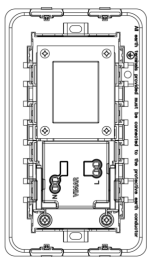

Drawings

Backside view