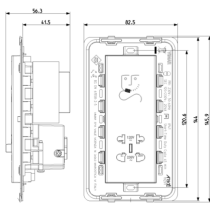

Drawings

Space view