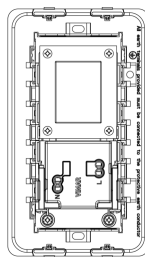

Backside view

3D View

Technical data

- **Class group:** Domestic switching devices
- **Class:** Razor socket outlet
- **Number of modules (module system):** 5
- **Mounting method:** Flush-mounted
- **With hinged lid:** No
- **Voltage reversible:** No
- **Nominal voltage low value:** 230 V
- **Nominal voltage high value:** 230 V
- **Material:** Plastic
- **Material quality:** Thermoplastic
- **Surface protection:** Lacquered
- **Surface finishing:** Matt
- **Colour:** Grey
- **RAL-number (similar):** 7015
- **Transparent:** No
- **Device width:** 82,50 mm
- **Device height:** 145,90 mm
- **Device depth:** 56,30 mm
- **With built-in installation box:** No

Packaging

Code 8007352595842
Quantity 1 NR
Dim. 15.9x11.4x8.9 [cm]
Weight 642.6 [g]

Legal

Vimar reserves the right to change at any time and without notice the characteristics of the products reported. Installation should be carried out by qualified staff in compliance with the current regulations regarding the installation of electrical equipment in the country where the products are installed. For the terms of use of the information on the product info sheet see [Conditions of Use](#).