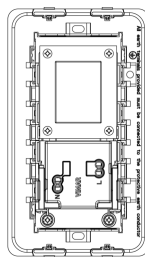

Backside view

3D View

Technical data

- **Class group:** Domestic switching devices
- **Class:** Razor socket outlet
- **Number of modules (module system):** 5
- **Mounting method:** Flush-mounted
- **With hinged lid:** No
- **Voltage reversible:** No
- **Nominal voltage low value:** 230 V
- **Nominal voltage high value:** 230 V
- **Material:** Plastic
- **Material quality:** Thermoplastic
- **Surface protection:** Lacquered
- **Surface finishing:** Matt
- **Colour:** Grey
- **RAL-number (similar):** 7015
- **Transparent:** No
- **Device width:** 82,50 mm
- **Device height:** 145,90 mm
- **Device depth:** 56,30 mm
- **With built-in installation box:** No

Certifications

- 00. CE Marking - EU
- 08. ASTA - UK ([download](#))
- 37. Marking - Morocco
- 92. RoHS UAE
- 96. Electrotechnical expert ([download](#))
- 99. WEEE Directive ([download](#))

Packaging

Code 8007352595842
Quantity 1 NR
Dim. 15.9x11.4x8.9 [cm]
Weight 642.6 [g]