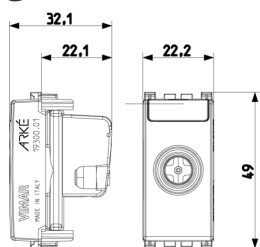

Drawings

Space view