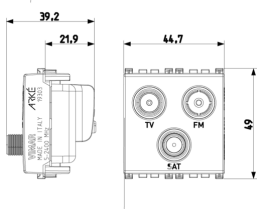

Drawings

Space view

Backside view

3D View

Gallery

Technical data

- **Class group:** Antenna and satellite technique
- **Class:** Antenna socket box
- **Model:** End socket
- **Cover:** None
- **Tap loss at 860 MHz:** 1,80 dB
- **Tap loss at 2150 MHz:** 1,30 dB
- **Number of outlets:** 3
- **Suitable for remote power supply:** Yes
- **Type of fastening:** Snap mounting (engagement)
- **Colour:** White
- **RAL-number (similar):** 9016
- **Material:** Plastic

Packaging

8 007352455832

Code 8007352455832
Quantity 1 NR
Dim. 5.1x4.3x5.3 [cm]
Weight 82.4 [g]

8 007352455849

Code 8007352455849
Quantity 5 NR
Dim. 14.4x11.6x6 [cm]
Weight 460.9 [g]

Legal

Vimar reserves the right to change at any time and without notice the characteristics of the products reported. Installation should be carried out by qualified staff in compliance with the current regulations regarding the installation of electrical equipment in the country where the products are installed. For the terms of use of the information on the product info sheet see [Conditions of Use](#).