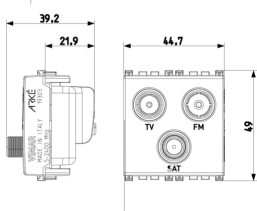

Drawings

Space view

Backside view

3D View

Gallery

Technical data

- **Class group:** Antenna and satellite technique
- **Class:** Antenna socket box
- **Model:** End socket
- **Cover:** None
- **Tap loss at 860 MHz:** 1,80 dB
- **Tap loss at 2150 MHz:** 1,30 dB
- **Number of outlets:** 3
- **Suitable for remote power supply:** Yes
- **Type of fastening:** Snap mounting (engagement)
- **Colour:** Grey
- **RAL-number (similar):** 7015
- **Surface protection:** Untreated
- **Material:** Plastic

Packaging

8 007352 436510

Code 8007352436510
Quantity 1 NR
Dim. 5.1x4.3x5.3 [cm]
Weight 82.4 [g]

8 007352 436527

Code 8007352436527
Quantity 5 NR
Dim. 14.4x11.6x6 [cm]
Weight 460.9 [g]

Legal

Vimar reserves the right to change at any time and without notice the characteristics of the products reported. Installation should be carried out by qualified staff in compliance with the current regulations regarding the installation of electrical equipment in the country where the products are installed. For the terms of use of the information on the product info sheet see [Conditions of Use](#).