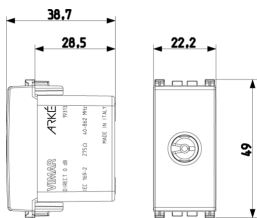

Drawings

Space view