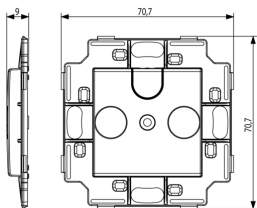

Drawings

Space view