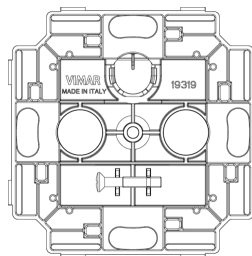

Backside view

3D View

Technical data

- **Class group:** Antenna and satellite technique
- **Class:** Antenna socket box
- **Cover:** None
- **Number of outlets:** 2
- **Suitable for remote power supply:** Yes
- **Type of fastening:** Snap mounting (engagement)
- **Colour:** White
- **RAL-number (similar):** 9016
- **Material:** Plastic

Certifications

- 00. CE Marking - EU
- 00. CE Marking - EU
- 10. EAC Eurasian Customs Union
- 43. UKCA mark - Great Britain
- 99. WEEE Directive ([download](#))

Packaging

Code 8007352474895
Quantity 1 NR
Dim. 7.7x7.7x0.9 [cm]
Weight 12.05 [g]

Code 8007352474901
Quantity 2 NR
Dim. 5.3x3.9x7.6 [cm]
Weight 24.1 [g]

Code 8007352474918
Quantity 20 NR
Dim. 28.1x13.1x6 [cm]
Weight 296.8 [g]

Legal

Vimar reserves the right to change at any time and without notice the characteristics of the products reported. Installation should be carried out by qualified staff in compliance with the current regulations regarding the installation of electrical equipment in the country where the products are installed. For the terms of use of the information on the product info sheet see [Conditions of Use](#).