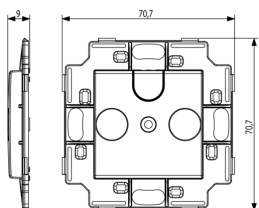

Drawings

Space view