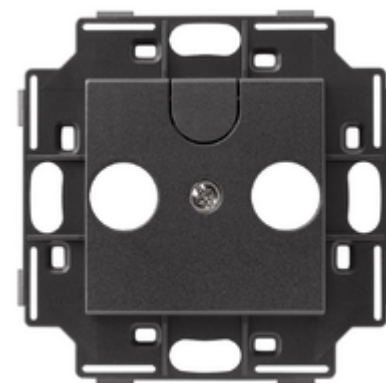

ARKÉ: TV-RD-SAT-socket adaptor grey

19319

Wiring devices / Traditional wiring devices / ARKÉ / Devices

TV-RD-SAT-socket adaptor grey

Adaptor for TV-RD-SAT coaxial socket outlet, 2 outputs, preset for F-type connector, grey - 2 modules. To complete with Arké cover plate

Product Status

3 - Active

Minimum order quantity

20 NR

Video

- [Arké lives in your time](#)