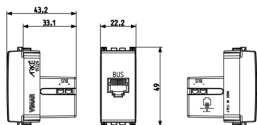

Drawings

Space view