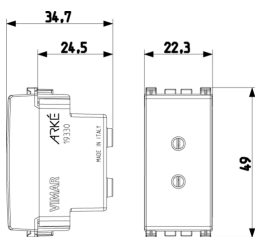

### Drawings

Space view

Backside view

3D View

## Packaging

**Code** 8007352456730  
**Quantity** 1 NR  
**Dim.** 4.1x2.8x5.3 [cm]  
**Weight** 23.8 [g]

**Code** 8007352456747  
**Quantity** 20 NR  
**Dim.** 21.4x11.6x6 [cm]  
**Weight** 533.4 [g]