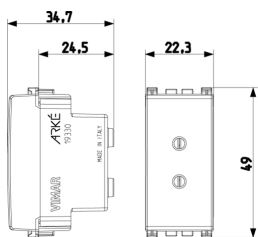

Drawings

Space view