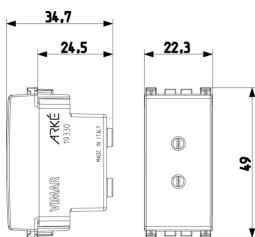

Drawings

Space view