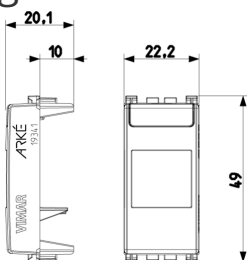

Drawings

Space view