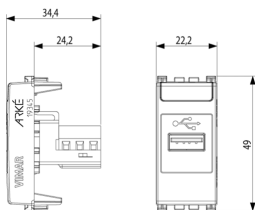

1 NR

Sheets, Manuals, Documentation

- [Multilanguage instructions sheet \(366 kb\)](#)

Video

- [Arké lives in your time](#)

Drawings

Space view

Backside view

3D View

Gallery

Technical data

- **Class group:** Domestic switching devices
- **Class:** Insert/cover for communication technology
- **Assembly arrangement:** Modular device for domestic switching devices
- **Utilization:** USB
- **Support ring:** No
- **With dust cover:** No
- **With hinged lid:** No
- **Mounting method:** Flush-mounted
- **Material:** Plastic
- **Material quality:** Thermoplastic
- **Halogen free:** Yes
- **Surface protection:** Untreated
- **Surface finishing:** Matt
- **Colour:** White
- **RAL-number (similar):** 9016
- **Transparent:** No
- **Number of modules (module system):** 1
- **With strain relief:** Yes
- **Luster terminal:** No
- **Suitable for degree of protection (IP):** IP20
- **Device width:** 22,30 mm
- **Device height:** 49,00 mm
- **Device depth:** 41,40 mm

Certifications

- 00. CE Marking - EU
- 10. EAC Eurasian Customs Union
- 43. UKCA mark - Great Britain
- 99. WEEE Directive ([download](#))

Packaging

Code 8007352456778
Quantity 1 NR
Dim. 5.1x4.3x5.3 [cm]
Weight 28.5 [g]

Code 8007352456785
Quantity 10 NR
Dim. 26.9x11.6x4.9 [cm]
Weight 358.4 [g]

Code 8007352642003
Quantity 200 NR
Dim. 47.5x27x29 [cm]
Weight 7,680 [g]

Legal

Vimar reserves the right to change at any time and without notice the characteristics of the products reported. Installation should be carried out by qualified staff in compliance with the current regulations regarding the installation of electrical equipment in the country where the products are installed. For the terms of use of the information on the product info sheet see [Conditions of Use](#).