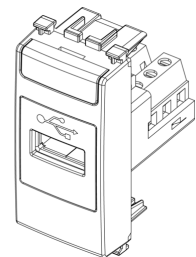

1 NR

Sheets, Manuals, Documentation

- [Multilanguage instructions sheet \(366 kb\)](#)

Video

- [Arké lives in your time](#)

Drawings

Space view

Backside view

3D View

Gallery

Technical data

- **Class group:** Domestic switching devices
- **Class:** Insert/cover for communication technology
- **Assembly arrangement:** Modular device for domestic switching devices
- **Utilization:** USB
- **Support ring:** No
- **With dust cover:** No
- **With hinged lid:** No
- **Mounting method:** Flush-mounted
- **Material:** Plastic
- **Material quality:** Thermoplastic
- **Halogen free:** Yes
- **Surface protection:** Untreated
- **Surface finishing:** Matt
- **Colour:** White
- **RAL-number (similar):** 9016
- **Transparent:** No
- **Number of modules (module system):** 1
- **With strain relief:** Yes
- **Luster terminal:** No
- **Suitable for degree of protection (IP):** IP20
- **Device width:** 22,30 mm
- **Device height:** 49,00 mm
- **Device depth:** 41,40 mm

Certifications

- 00. CE Marking - EU
- 10. EAC Eurasian Customs Union
- 43. UKCA mark - Great Britain
- 99. WEEE Directive ([download](#))

Packaging

Code 8007352456778
Quantity 1 NR
Dim. 5.1x4.3x5.3 [cm]
Weight 28.5 [g]

Code 8007352456785
Quantity 10 NR
Dim. 26.9x11.6x4.9 [cm]
Weight 358.4 [g]

Code 8007352642003
Quantity 200 NR
Dim. 47.5x27x29 [cm]
Weight 7,680 [g]

Legal

Vimar reserves the right to change at any time and without notice the characteristics of the products reported. Installation should be carried out by qualified staff in compliance with the current regulations regarding the installation of electrical equipment in the country where the products are installed. For the terms of use of the information on the product info sheet see [Conditions of Use](#).