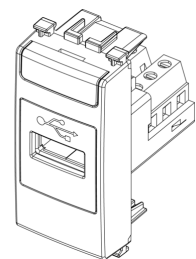

1 NR

Sheets, Manuals, Documentation

- [Multilanguage instructions sheet \(366 kb\)](#)

Video

- [Arké lives in your time](#)

Drawings

Space view

Backside view

3D View

Technical data

- **Class group:** Domestic switching devices
- **Class:** Insert/cover for communication technology
- **Assembly arrangement:** Modular device for domestic switching devices
- **Utilization:** USB
- **Support ring:** No
- **With dust cover:** No
- **With hinged lid:** No
- **Mounting method:** Flush-mounted
- **Material:** Plastic
- **Material quality:** Thermoplastic
- **Halogen free:** Yes
- **Surface protection:** Lacquered
- **Surface finishing:** Matt
- **Colour:** Aluminium
- **RAL-number (similar):** 9007
- **Transparent:** No
- **Number of modules (module system):** 1
- **With strain relief:** Yes
- **Luster terminal:** No
- **Suitable for degree of protection (IP):** IP20
- **Device width:** 22,20 mm
- **Device height:** 49,00 mm
- **Device depth:** 34,40 mm

Code 8007352597372
Quantity 10 NR
Dim. 26.9x11.6x4.9 [cm]
Weight 345.8 [g]

Code 8007352648920
Quantity 200 NR
Dim. 47.5x27x29 [cm]
Weight 7,420 [g]

Legal

Vimar reserves the right to change at any time and without notice the characteristics of the products reported. Installation should be carried out by qualified staff in compliance with the current regulations regarding the installation of electrical equipment in the country where the products are installed. For the terms of use of the information on the product info sheet see [Conditions of Use](#).