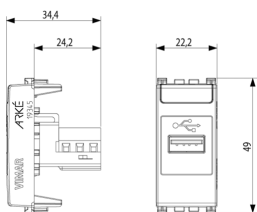

1 NR

Sheets, Manuals, Documentation

- [Multilanguage instructions sheet \(366 kb\)](#)

Video

- [Arké lives in your time](#)

Drawings

Space view

Backside view

3D View

Technical data

- **Class group:** Domestic switching devices
- **Class:** Insert/cover for communication technology
- **Assembly arrangement:** Modular device for domestic switching devices
- **Utilization:** USB
- **Support ring:** No
- **With dust cover:** No
- **With hinged lid:** No
- **Mounting method:** Flush-mounted
- **Material:** Plastic
- **Material quality:** Thermoplastic
- **Halogen free:** Yes
- **Surface protection:** Lacquered
- **Surface finishing:** Matt
- **Colour:** Aluminium
- **RAL-number (similar):** 9007
- **Transparent:** No
- **Number of modules (module system):** 1
- **With strain relief:** Yes
- **Luster terminal:** No
- **Suitable for degree of protection (IP):** IP20
- **Device width:** 22,20 mm
- **Device height:** 49,00 mm
- **Device depth:** 34,40 mm

Certifications

- 00. CE Marking - EU
- 10. EAC Eurasian Customs Union
- 43. UKCA mark - Great Britain
- 99. WEEE Directive ([download](#))

Packaging

Code 8007352597365
Quantity 1 NR
Dim. 5.1x4.3x5.3 [cm]
Weight 28.2 [g]

Code 8007352597372
Quantity 10 NR
Dim. 26.9x11.6x4.9 [cm]
Weight 345.8 [g]

Code 8007352648920
Quantity 200 NR
Dim. 47.5x27x29 [cm]
Weight 7,420 [g]

Legal

Vimar reserves the right to change at any time and without notice the characteristics of the products reported. Installation should be carried out by qualified staff in compliance with the current regulations regarding the installation of electrical equipment in the country where the products are installed. For the terms of use of the information on the product info sheet see [Conditions of Use](#).