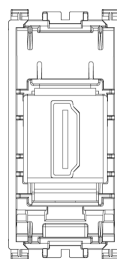

### Drawings

Space view

Backside view

3D View

## Packaging

**Code** 8007352456792  
**Quantity** 1 NR  
**Dim.** 14.2x6.7x5.9 [cm]  
**Weight** 75.5 [g]