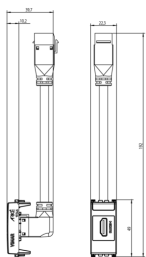

Drawings

Space view

Backside view

3D View

Technical data

- **Class group:** Domestic switching devices
- **Class:** Insert/cover for communication technology
- **Assembly arrangement:** Modular device for domestic switching devices
- **Utilization:** HDMI
- **Support ring:** No
- **With dust cover:** No
- **With hinged lid:** No
- **Mounting method:** Flush-mounted
- **Material:** Plastic
- **Material quality:** Thermoplastic
- **Halogen free:** Yes
- **Surface protection:** Untreated
- **Surface finishing:** Matt
- **Colour:** White
- **RAL-number (similar):** 9016
- **Transparent:** No
- **Number of modules (module system):** 1
- **With strain relief:** No
- **Luster terminal:** No
- **Suitable for degree of protection (IP):** IP20
- **Device width:** 22,30 mm
- **Device height:** 49,00 mm
- **Device depth:** 46,90 mm

Certifications

- 00. CE Marking - EU
- 10. EAC Eurasian Customs Union
- 43. UKCA mark - Great Britain
- 99. WEEE Directive ([download](#))

Packaging

Code 8007352560284
Quantity 1 NR
Dim. 14.2x6.7x5.9 [cm]
Weight 84 [g]