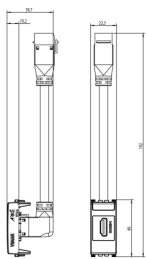

### Drawings

Space view

Backside view

3D View

## Technical data

- **Class group:** Domestic switching devices
- **Class:** Insert/cover for communication technology
- **Assembly arrangement:** Modular device for domestic switching devices
- **Utilization:** HDMI
- **Support ring:** No
- **With dust cover:** No
- **With hinged lid:** No
- **Mounting method:** Flush-mounted
- **Material:** Plastic
- **Material quality:** Thermoplastic
- **Halogen free:** Yes
- **Surface protection:** Lacquered
- **Surface finishing:** Matt
- **Colour:** Aluminium
- **RAL-number (similar):** 9007
- **Transparent:** No
- **Number of modules (module system):** 1
- **With strain relief:** No
- **Luster terminal:** No
- **Suitable for degree of protection (IP):** IP20
- **Device width:** 22,30 mm
- **Device height:** 192,00 mm
- **Device depth:** 39,17 mm

## Packaging

**Code** 8007352598478  
**Quantity** 1 NR  
**Dim.** 14.2x6.7x5.9 [cm]  
**Weight** 83.3 [g]