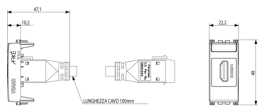

1 NR

Sheets, Manuals, Documentation

- [Multilanguage instructions sheet \(1177 kb\)](#)

Video

- [Arké lives in your time](#)

Drawings

Space view

Backside view

3D View

Technical data

- **Class group:** Domestic switching devices
- **Class:** Insert/cover for communication technology
- **Assembly arrangement:** Modular device for domestic switching devices
- **Utilization:** HDMI
- **Support ring:** No
- **With dust cover:** No
- **With hinged lid:** No
- **Mounting method:** Flush-mounted
- **Material:** Plastic
- **Material quality:** Thermoplastic
- **Halogen free:** Yes
- **Surface protection:** Lacquered
- **Surface finishing:** Matt
- **Colour:** Aluminium
- **RAL-number (similar):** 9007
- **Transparent:** No
- **Number of modules (module system):** 1
- **With strain relief:** No
- **Luster terminal:** No
- **Suitable for degree of protection (IP):** IP20
- **Device width:** 22,20 mm
- **Device height:** 49,00 mm
- **Device depth:** 47,10 mm

Certifications

- 00. CE Marking - EU
- 10. EAC Eurasian Customs Union
- 43. UKCA mark - Great Britain
- 99. WEEE Directive ([download](#))

Packaging

Code 8007352594500
Quantity 1 NR
Dim. 14.2x6.7x5.9 [cm]
Weight 81.8 [g]