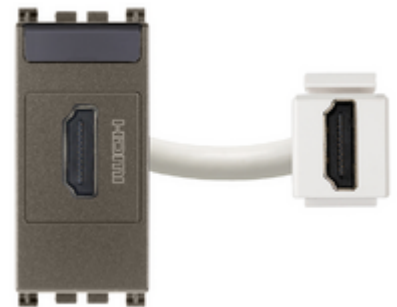

ARKÉ: HDMI outlet Metal

19346.M

Wiring devices / Traditional wiring devices / ARKÉ / Devices

HDMI outlet Metal

Socket outlet with HDMI connector, Keystone fixing, Metal

Product Status

3 - Active

Minimum order quantity

3D View

Technical data

- **Class group:** Domestic switching devices
- **Class:** Insert/cover for communication technology
- **Assembly arrangement:** Modular device for domestic switching devices
- **Utilization:** HDMI
- **Support ring:** No
- **With dust cover:** No
- **With hinged lid:** No
- **Mounting method:** Flush-mounted
- **Material:** Plastic
- **Material quality:** Thermoplastic
- **Halogen free:** Yes
- **Surface protection:** Lacquered
- **Surface finishing:** Matt
- **Colour:** Aluminium
- **RAL-number (similar):** 9007
- **Transparent:** No
- **Number of modules (module system):** 1
- **With strain relief:** No
- **Luster terminal:** No
- **Suitable for degree of protection (IP):** IP20
- **Device width:** 22,20 mm
- **Device height:** 49,00 mm
- **Device depth:** 47,10 mm