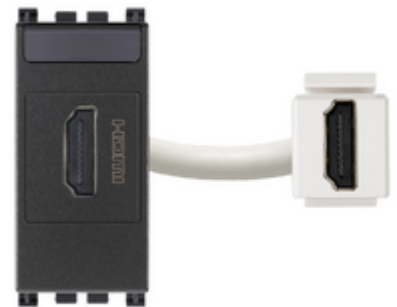

ARKÉ: HDMI outlet grey

19346

Wiring devices / Traditional wiring devices / ARKÉ / Devices

HDMI outlet grey

Socket outlet with HDMI connector, Keystone fixing, grey

Product Status

3 - Active

Minimum order quantity

3D View

Gallery

Technical data

- **Class group:** Domestic switching devices
- **Class:** Insert/cover for communication technology
- **Assembly arrangement:** Modular device for domestic switching devices
- **Utilization:** HDMI
- **Support ring:** No
- **With dust cover:** No
- **With hinged lid:** No
- **Mounting method:** Flush-mounted
- **Material:** Plastic
- **Material quality:** Thermoplastic
- **Halogen free:** Yes
- **Surface protection:** Untreated
- **Surface finishing:** Matt
- **Colour:** Grey
- **RAL-number (similar):** 7015
- **Transparent:** No
- **Number of modules (module system):** 1
- **With strain relief:** No
- **Luster terminal:** No
- **Suitable for degree of protection (IP):** IP20
- **Device width:** 22,30 mm
- **Device height:** 49,00 mm
- **Device depth:** 46,90 mm