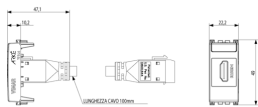

1 NR

Sheets, Manuals, Documentation

- [Multilanguage instructions sheet \(1177 kb\)](#)

Video

- [Arké lives in your time](#)

Drawings

Space view

Backside view

3D View

Gallery

Technical data

- **Class group:** Domestic switching devices
- **Class:** Insert/cover for communication technology
- **Assembly arrangement:** Modular device for domestic switching devices
- **Utilization:** HDMI
- **Support ring:** No
- **With dust cover:** No
- **With hinged lid:** No
- **Mounting method:** Flush-mounted
- **Material:** Plastic
- **Material quality:** Thermoplastic
- **Halogen free:** Yes
- **Surface protection:** Untreated
- **Surface finishing:** Matt
- **Colour:** Grey
- **RAL-number (similar):** 7015
- **Transparent:** No
- **Number of modules (module system):** 1
- **With strain relief:** No
- **Luster terminal:** No
- **Suitable for degree of protection (IP):** IP20
- **Device width:** 22,30 mm
- **Device height:** 49,00 mm
- **Device depth:** 46,90 mm

Certifications

- 00. CE Marking - EU
- 10. EAC Eurasian Customs Union
- 43. UKCA mark - Great Britain
- 99. WEEE Directive ([download](#))

Packaging

Code 8007352450929
Quantity 1 NR
Dim. 14.2x6.7x5.9 [cm]
Weight 81.8 [g]