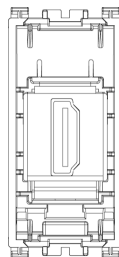

1 NR

Sheets, Manuals, Documentation

- [Multilanguage instructions sheet \(1177 kb\)](#)

Video

- [Arké lives in your time](#)

Drawings

Space view

Backside view

3D View

Gallery

Technical data

- **Class group:** Domestic switching devices
- **Class:** Insert/cover for communication technology
- **Assembly arrangement:** Modular device for domestic switching devices
- **Utilization:** HDMI
- **Support ring:** No
- **With dust cover:** No
- **With hinged lid:** No
- **Mounting method:** Flush-mounted
- **Material:** Plastic
- **Material quality:** Thermoplastic
- **Halogen free:** Yes
- **Surface protection:** Untreated
- **Surface finishing:** Matt
- **Colour:** Grey
- **RAL-number (similar):** 7015
- **Transparent:** No
- **Number of modules (module system):** 1
- **With strain relief:** No
- **Luster terminal:** No
- **Suitable for degree of protection (IP):** IP20
- **Device width:** 22,30 mm
- **Device height:** 49,00 mm
- **Device depth:** 46,90 mm

Certifications

- 00. CE Marking - EU
- 10. EAC Eurasian Customs Union
- 43. UKCA mark - Great Britain
- 99. WEEE Directive ([download](#))

Packaging

Code 8007352450929
Quantity 1 NR
Dim. 14.2x6.7x5.9 [cm]
Weight 81.8 [g]