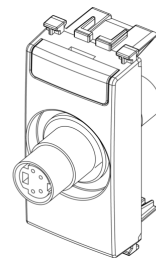

## Drawings

Space view

Backside view

3D View

## Technical data

- **Class group:** Domestic switching devices
- **Class:** Insert/cover for communication technology
- **Assembly arrangement:** Modular device for domestic switching devices
- **Utilization:** S-Video
- **Support ring:** No
- **With dust cover:** No
- **With hinged lid:** No
- **Mounting method:** Flush-mounted
- **Material:** Plastic
- **Material quality:** Thermoplastic
- **Halogen free:** Yes
- **Surface protection:** Untreated
- **Surface finishing:** Matt
- **Colour:** White
- **RAL-number (similar):** 9016
- **Transparent:** No
- **Number of modules (module system):** 1
- **With strain relief:** No
- **Luster terminal:** No
- **Suitable for degree of protection (IP):** IP20
- **Device width:** 22,30 mm
- **Device height:** 49,00 mm
- **Device depth:** 37,60 mm