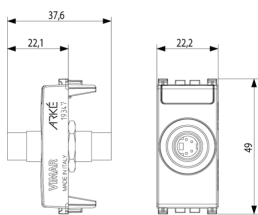

## Drawings

Space view

Backside view

3D View

## Technical data

- **Class group:** Domestic switching devices
- **Class:** Insert/cover for communication technology
- **Assembly arrangement:** Modular device for domestic switching devices
- **Utilization:** S-Video
- **Support ring:** No
- **With dust cover:** No
- **With hinged lid:** No
- **Mounting method:** Flush-mounted
- **Material:** Plastic
- **Material quality:** Thermoplastic
- **Halogen free:** Yes
- **Surface protection:** Untreated
- **Surface finishing:** Matt
- **Colour:** White
- **RAL-number (similar):** 9016
- **Transparent:** No
- **Number of modules (module system):** 1
- **With strain relief:** No
- **Luster terminal:** No
- **Suitable for degree of protection (IP):** IP20
- **Device width:** 22,30 mm
- **Device height:** 49,00 mm
- **Device depth:** 37,60 mm

## Packaging

**Code** 8007352457898  
**Quantity** 1 NR  
**Dim.** 4.1x2.8x5.3 [cm]  
**Weight** 21.7 [g]

**Code** 8007352457904  
**Quantity** 10 NR  
**Dim.** 14.4x9x6 [cm]  
**Weight** 253.1 [g]