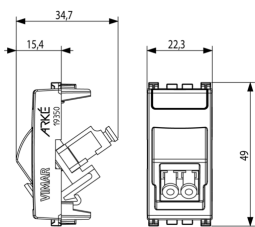

Drawings

Space view