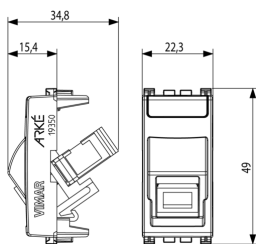

Drawings

Space view