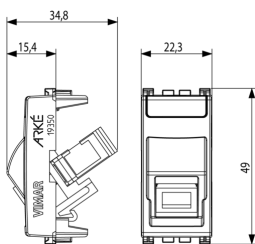

### Drawings

Space view

Backside view

3D View

## Packaging

**Code** 8007352560727  
**Quantity** 1 NR  
**Dim.** 4.1x2.8x5.3 [cm]  
**Weight** 12.9 [g]

**Code** 8007352560734  
**Quantity** 10 NR  
**Dim.** 14.4x9x6 [cm]  
**Weight** 165.5 [g]