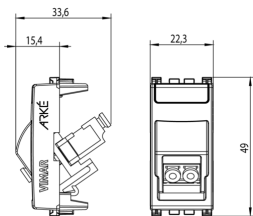

Drawings

Space view