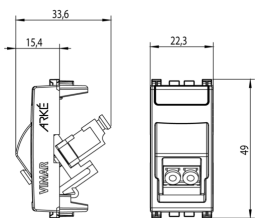

Drawings

Space view