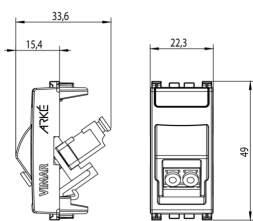

Drawings

Space view