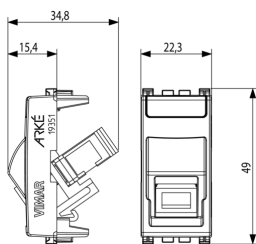

Drawings

Space view