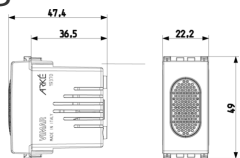

ARKÉ: 12V 50-60Hz bell grey

19370

Wiring devices / Traditional wiring devices / ARKÉ / Devices

12V 50-60Hz bell grey

Bell, 12 V~ (SELV) 50-60 Hz, grey

Product Status

2 - Will be discontinued

Minimum order quantity

10 NR

Video

- [Arké lives in your time](#)

Drawings

Space view