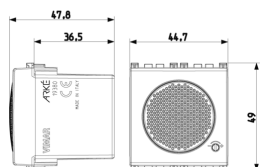

### Drawings

Space view

Backside view

3D View

## Packaging

8 007352414976

**Code** 8007352414976  
**Quantity** 1 NR  
**Dim.** 6x5.4x5.3 [cm]  
**Weight** 81.3 [g]

8 007352414983

**Code** 8007352414983  
**Quantity** 5 NR  
**Dim.** 17.2x13.1x6 [cm]  
**Weight** 464.9 [g]