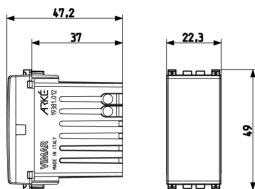

Drawings

Space view