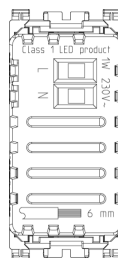

Backside view