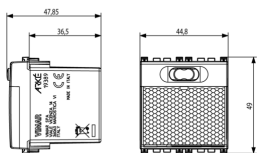

## Drawings

Space view

Backside view

3D View

## Packaging

**Code** 8007352600645  
**Quantity** 1 NR  
**Dim.** 6x5.4x5.3 [cm]  
**Weight** 50.3 [g]

**Code** 8007352603349  
**Quantity** 5 NR  
**Dim.** 17.2x13.1x6 [cm]  
**Weight** 310 [g]