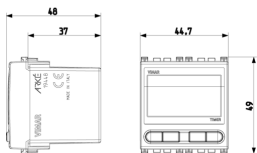

Drawings

Space view

Backside view

3D View

Gallery

Technical data

- **Class group:** Domestic switching devices
- **Class:** Electronic insert for domestic switching devices
- **Model:** Other
- **Assembly arrangement:** Modular device for domestic switching devices
- **Number of modules (module system):** 2
- **Radio-controlled:** No
- **Mounting method:** Flush-mounted
- **Type of fastening:** Engage (snap)
- **Material:** Plastic
- **Material quality:** Thermoplastic
- **Surface protection:** Untreated
- **Surface finishing:** Matt
- **Colour:** White
- **RAL-number (similar):** 9016
- **Transparent:** No

Certifications

- 00. CE Marking - EU
- 37. Marking - Morocco
- 96. Electrotechnical expert ([download](#))
- 99. WEEE Directive ([download](#))

Packaging

Code 8007352456877
Quantity 1 NR
Dim. 11.2x9.6x9.8 [cm]
Weight 158.1 [g]