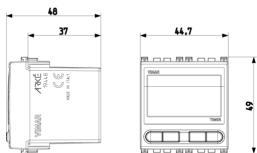

Drawings

Space view

Backside view

3D View

Gallery

Technical data

- **Class group:** Domestic switching devices
- **Class:** Electronic insert for domestic switching devices
- **Model:** Other
- **Assembly arrangement:** Modular device for domestic switching devices
- **Number of modules (module system):** 2
- **Radio-controlled:** No
- **Mounting method:** Flush-mounted
- **Type of fastening:** Engage (snap)
- **Material:** Plastic
- **Material quality:** Thermoplastic
- **Surface protection:** Untreated
- **Surface finishing:** Matt
- **Colour:** Grey
- **RAL-number (similar):** 7015
- **Transparent:** No

Certifications

- 00. CE Marking - EU
- 37. Marking - Morocco
- 96. Electrotechnical expert ([download](#))
- 99. WEEE Directive ([download](#))

Packaging

Code 8007352450967
Quantity 1 NR
Dim. 11.2x9.6x9.8 [cm]
Weight 158.1 [g]