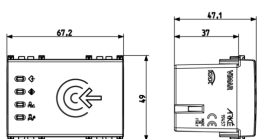

Drawings

Space view