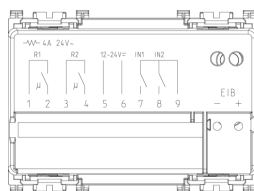

Video

- [Arké lives in your time](#)

Drawings

Space view

Backside view

3D View

Technical data

- **Class group:** Installation bus systems
- **Class:** Access control unit for bus system
- **Bus system KNX:** Yes
- **Bus system KNX-RF (Radio Frequent):** No
- **Bus system radio frequent:** No
- **Bus system LON:** No
- **Bus system Powernet:** No
- **Material:** Plastic
- **Material quality:** Thermoplastic
- **Surface protection:** Untreated
- **Surface finishing:** Matt
- **Colour:** Grey
- **RAL-number (similar):** 7015
- **Transparent:** No
- **With bus connection:** Yes

Certifications

- 00. CE Marking - EU
- 27. KNX ([download](#))
- 37. Marking - Morocco
- 43. UKCA mark - Great Britain
- 99. WEEE Directive ([download](#))

Packaging

Code 8007352573796
Quantity 1 NR
Dim. 11.2x9.6x9.8 [cm]
Weight 147.8 [g]