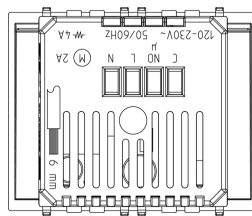

Product Status

3 - Active

Minimum order quantity

1 NR

Drawings

Space view

Backside view

3D View

Technical data

- **Class group:** Alarm installations, emergency call and signalling
- **Class:** Access control system
- **Standalone:** Yes
- **Networkable:** No
- **PC-binding:** No
- **Type of interface:** None
- **Reading strategy:** Data medium
- **Signalling:** None
- **Mounting method:** Flush-mounted
- **Operating voltage AC 50 Hz:** 250,00 - 250,01 V
- **Operating voltage AC 60 Hz:** 250,00 - 250,01 V
- **Operating voltage DC:** 220,00 - 230,00 V
- **Operating temperature:** 5 - 35 °C
- **Degree of protection (IP):** IP20
- **Colour:** White
- **Model:** Other
- **Material:** Plastic
- **Width:** 44,80 mm
- **Height:** 49,00 mm
- **Depth:** 43,50 mm

Certifications

- 00. CE Marking - EU
- 43. UKCA mark - Great Britain
- 99. WEEE Directive ([download](#))

Packaging

Code 8007352652668
Quantity 1 NR
Dim. 5.2x5.7x7.6 [cm]
Weight 68.5 [g]

Code 8007352652675
Quantity 5 NR
Dim. 21.4x11.6x6 [cm]
Weight 399.3 [g]

Code 8007352726116
Quantity 50 NR
Dim. 30.5x25.5x22.5 [cm]
Weight 3,993 [g]

Legal

Vimar reserves the right to change at any time and without notice the characteristics of the products reported. Installation should be carried out by qualified staff in compliance with the current regulations regarding the installation of electrical equipment in the country where the products are installed. For the terms of use of the information on the product info sheet see [Conditions of Use](#).