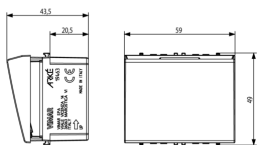

Drawings

Space view