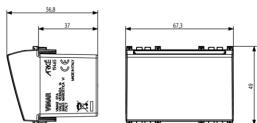

### Drawings

Space view

Backside view

3D View

## Packaging

**Code** 8007352594883  
**Quantity** 1 NR  
**Dim.** 5.7x5.3x7.7 [cm]  
**Weight** 86.9 [g]

**Code** 8007352738430  
**Quantity** 5 NR  
**Dim.** 21.4x11.6x6 [cm]  
**Weight** 491.3 [g]

**Code** 8007352738447  
**Quantity** 50 NR  
**Dim.** 30.5x25.5x22.5 [cm]  
**Weight** 5,253 [g]