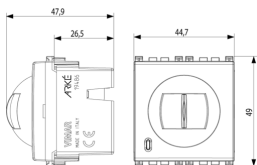

Space view

Backside view

3D View

Gallery

Technical data

- **Class group:** Alarm installations, emergency call and signalling
- **Class:** Movement detector for danger detection system
- **Type of messaging:** Passive infrared
- **Mounting method:** Built-in
- **Detection range:** 112
- **Operating current:** 10,00 mA
- **Operating voltage:** 29,00 - 29,01 V
- **Height:** 49,00 mm
- **Width:** 44,80 mm
- **Depth:** 47,90 mm
- **Characteristic:** Other
- **Cover monitoring:** No
- **Radio system:** No

Certifications

- 00. CE Marking - EU
- 37. Marking - Morocco
- 43. UKCA mark - Great Britain
- 96. Electrotechnical expert ([download](#))
- 99. WEEE Directive ([download](#))

Packaging

Code 8007352456945
Quantity 1 NR
Dim. 11.2x9.6x9.8 [cm]
Weight 107.3 [g]