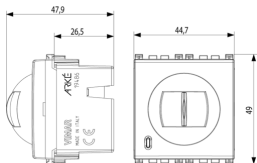

Space view

Backside view

3D View

Technical data

- **Class group:** Alarm installations, emergency call and signalling
- **Class:** Movement detector for danger detection system
- **Type of messaging:** Passive infrared
- **Mounting method:** Built-in
- **Operating voltage:** 29,00 - 29,01 V
- **Height:** 49,00 mm
- **Width:** 44,80 mm
- **Depth:** 47,90 mm
- **Characteristic:** Other
- **Cover monitoring:** No
- **Radio system:** No

Certifications

- 00. CE Marking - EU
- 37. Marking - Morocco
- 43. UKCA mark - Great Britain
- 96. Electrotechnical expert ([download](#))
- 99. WEEE Directive ([download](#))

Packaging

Code 8007352597471
Quantity 1 NR
Dim. 11.2x9.6x9.8 [cm]
Weight 110.4 [g]