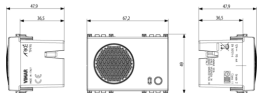

Video

- [Arké lives in your time](#)

Drawings

Space view

Backside view

3D View

Technical data

- **Class group:** Optical and acoustic signalling equipment
- **Class:** Alarm signal
- **Housing colour:** Grey
- **Type of tone:** Other
- **Loudness:** 77 dB
- **Nominal voltage:** 12,00 V
- **Built-in transformer:** No
- **Type of current:** DC
- **Electricity consumption:** 0,11 A
- **Mounting method:** Flush-mounted
- **Degree of protection (IP):** IP40

Certifications

- 00. CE Marking - EU
- 21. IMQ-SICUREZZA - Italy
- 37. Marking - Morocco
- 43. UKCA mark - Great Britain
- 99. WEEE Directive ([download](#))

Packaging

Code 8007352548688
Quantity 1 NR
Dim. 11.2x9.6x9.8 [cm]
Weight 129.4 [g]

Code 8007352648722
Quantity 18 NR
Dim. 37.5x30x21 [cm]
Weight 2,780 [g]

Legal

Vimar reserves the right to change at any time and without notice the characteristics of the products reported. Installation should be carried out by qualified staff in compliance with the current regulations regarding the installation of electrical equipment in the country where the products are installed. For the terms of use of the information on the product info sheet see [Conditions of Use](#).