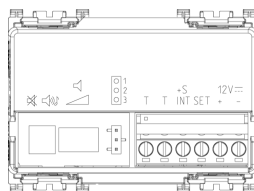

Video

- [Arké lives in your time](#)

Drawings

Space view

Backside view

3D View

Technical data

- **Class group:** Optical and acoustic signalling equipment
- **Class:** Alarm signal
- **Housing colour:** Grey
- **Type of tone:** Other
- **Loudness:** 77 dB
- **Nominal voltage:** 12,00 V
- **Built-in transformer:** No
- **Type of current:** DC
- **Electricity consumption:** 0,11 A
- **Mounting method:** Flush-mounted
- **Degree of protection (IP):** IP40

Certifications

- 00. CE Marking - EU
- 21. IMQ-SICUREZZA - Italy
- 37. Marking - Morocco
- 43. UKCA mark - Great Britain
- 99. WEEE Directive ([download](#))

Packaging

Code 8007352548688
Quantity 1 NR
Dim. 11.2x9.6x9.8 [cm]
Weight 129.4 [g]

Code 8007352648722
Quantity 18 NR
Dim. 37.5x30x21 [cm]
Weight 2,780 [g]

Legal

Vimar reserves the right to change at any time and without notice the characteristics of the products reported. Installation should be carried out by qualified staff in compliance with the current regulations regarding the installation of electrical equipment in the country where the products are installed. For the terms of use of the information on the product info sheet see [Conditions of Use](#).