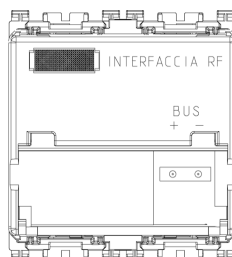

Video

- [Arké lives in your time](#)

Drawings

Space view

Backside view

3D View

Technical data

- **Class group:** Installation bus systems
- **Class:** Interface for bus system
- **Bus system KNX:** No
- **Bus system KNX-RF (Radio Frequent):** No
- **Bus system radio frequent:** Yes
- **Bus system LON:** No
- **Bus system Powernet:** No
- **Other bus systems:** Other
- **Radio frequent bidirectional:** No
- **Model:** Other
- **Mounting method:** Flush-mounted
- **Material:** Plastic
- **Material quality:** Thermoplastic
- **Surface protection:** Lacquered
- **Surface finishing:** Matt
- **Colour:** Aluminium
- **RAL-number (similar):** 9007
- **Transparent:** No
- **With bus connection:** Yes
- **With LED indication:** Yes
- **Degree of protection (IP):** IP40

Packaging

Code 8007352597464
Quantity 1 NR
Dim. 11.2x9.6x9.8 [cm]
Weight 107 [g]

Legal

Vimar reserves the right to change at any time and without notice the characteristics of the products reported. Installation should be carried out by qualified staff in compliance with the current regulations regarding the installation of electrical equipment in the country where the products are installed. For the terms of use of the information on the product info sheet see [Conditions of Use](#).