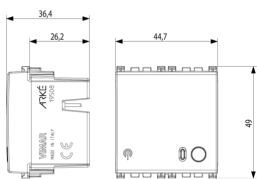

Drawings

Space view