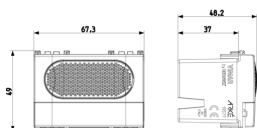

Drawings

Space view

Backside view

3D View

Gallery

Technical data

- **Class group:** Communication technique
- **Class:** Doorbell
- **With name plate:** Yes
- **With lighting:** Yes
- **Material:** Plastic
- **Mounting method:** Flush-mounted
- **Colour:** Grey
- **Built-in depth:** 37,00 mm
- **Height:** 49,00 mm

Certifications

- 00. CE Marking - EU
- 37. Marking - Morocco
- 43. UKCA mark - Great Britain
- 96. Electrotechnical expert ([download](#))
- 99. WEEE Directive ([download](#))

Packaging

8 007352 451643

Code 8007352451643
Quantity 1 NR
Dim. 11.2x9.6x9.8 [cm]
Weight 164.6 [g]