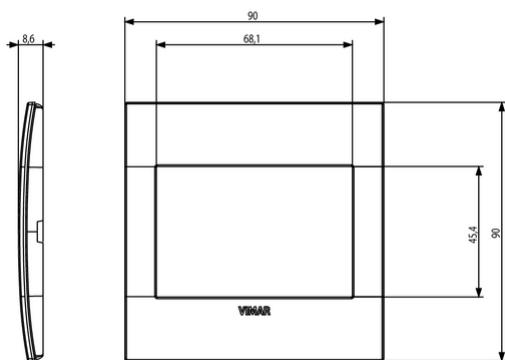

Drawings

Space view