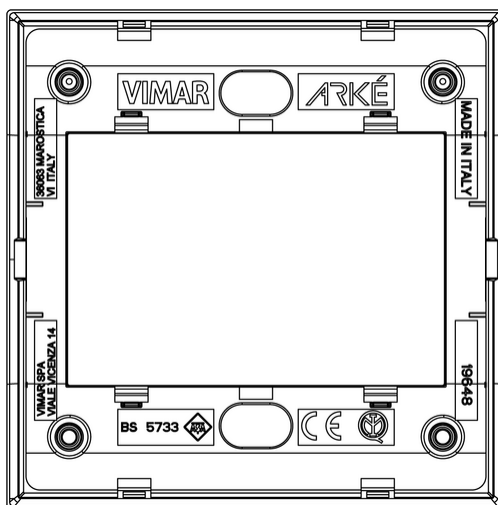

Backside view