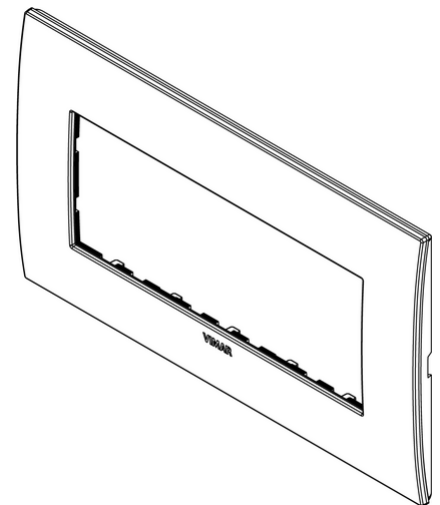

ARKÉ: Classic plate 5M BS metal matt titanium

19649.04

Wiring devices / Traditional wiring devices / ARKÉ / Cover plates

Classic plate 5M BS metal matt titanium

5-module Classic cover plate, British standard, metal, matt titanium

Product Status

3 - Active

Minimum order quantity

1 NR

Drawings

Space view

Backside view

3D View

Width: 155,00 mm

Height: 90,00 mm

Depth: 8,600 mm

Built-in width: 155,00 mm

Built-in height: 90,00 mm

Diameter bore hole (opening): 0,00 mm

Packaging

8007352602786