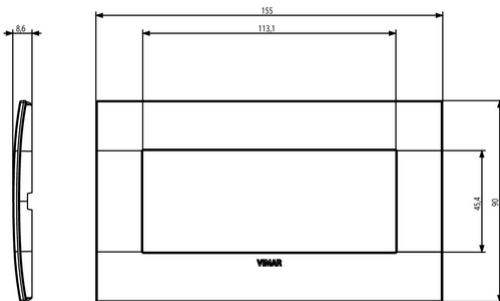

Drawings

Space view