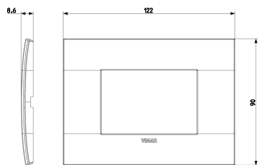

5 NR

Drawings

Space view

Backside view

3D View

Technical data

- **Class group:** Domestic switching devices
- **Class:** Cover frame for domestic switching devices
- **Number of units:** 3
- **Mounting direction:** Horizontal and vertical
- **Number of units horizontal:** 3
- **Number of units vertical:** 1
- **Number of modules horizontal (module system):** 3
- **Number of modules vertical (module system):** 1
- **With mounting grid:** Yes
- **Flush-mounted installation:** Yes
- **Suitable for subfloor installation duct box:** Yes
- **Suitable for wall duct:** Yes
- **Suitable for built-in installation:** Yes
- **Label space/information surface:** No
- **Material:** Metal
- **Material quality:** Other
- **Halogen free:** Yes
- **Anti-bacterial treatment:** No
- **Surface protection:** Metallic
- **Surface finishing:** Matt
- **Colour:** Brass
- **RAL-number (similar):** 1036
- **Transparent:** No
- **With hinged lid:** No
- **Degree of protection (IP):** IP00
- **Type of fastening:** Clamp mounting
- **Width:** 122,00 mm
- **Height:** 90,00 mm
- **Depth:** 8,60 mm
- **Built-in width:** 122,00 mm
- **Built-in height:** 0,00 mm

Certifications

- 00. CE Marking - EU
- 01. IMQ - Italy ([download](#))
- 29. QCERT - Colombia
- 43. UKCA mark - Great Britain

Packaging

Code 8007352721159
Quantity 1 NR
Dim. 12.75x9.5x1.6 [cm]
Weight 113.02 [g]

Code 8007352721166
Quantity 5 NR
Dim. 13.6x10.2x10.2 [cm]
Weight 614.1 [g]

Legal

Vimar reserves the right to change at any time and without notice the characteristics of the products reported. Installation should be carried out by qualified staff in compliance with the current regulations regarding the installation of electrical equipment in the country where the products are installed. For the terms of use of the information on the product info sheet see [Conditions of Use](#).