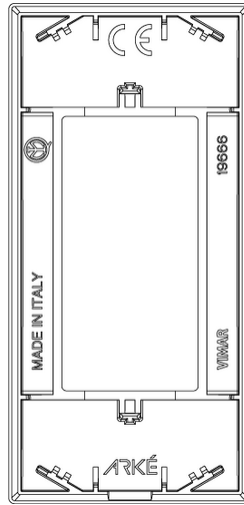

Product Status

3 - Active

Minimum order quantity

10 NR

Gallery

Drawings

Space view

Backside view

Mounting direction: Horizontal and vertical

Number of device inserts horizontal: 1

Number of device inserts vertical: 1

Number of modules horizontal (module system): 1

Number of modules vertical (module system):
1

Type of fastening: Clamp mounting

Width: 40,00 mm

Height: 82,00 mm

Depth: 8,600 mm

Built-in width: 40,00 mm

Built-in height: 82,00 mm

Diameter bore hole (opening): 0,00 mm

Packaging

8 007352 447509

8007352447509

Qtà 1 NR

Dim 4x8.2x0.9 [cm]

Weight 7.2 [g]

8 007352 447516

8007352447516

Qtà 10 NR