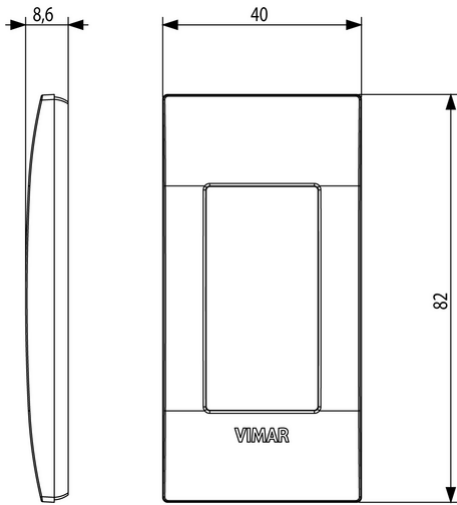

Drawings

Space view