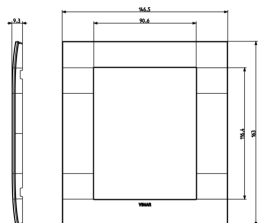

1 NR

Drawings

Space view

Backside view

3D View

Technical data

- **Class group:** Domestic switching devices
- **Class:** Cover frame for domestic switching devices
- **Number of units:** 8
- **Mounting direction:** Horizontal and vertical
- **Number of units horizontal:** 4
- **Number of units vertical:** 2
- **Number of modules horizontal (module system):** 4
- **Number of modules vertical (module system):** 2
- **With mounting grid:** Yes
- **Flush-mounted installation:** Yes
- **Suitable for subfloor installation duct box:** Yes
- **Suitable for wall duct:** Yes
- **Suitable for built-in installation:** Yes
- **Label space/information surface:** No
- **Material:** Metal
- **Material quality:** Other
- **Halogen free:** Yes
- **Anti-bacterial treatment:** No
- **Surface protection:** Metallic
- **Surface finishing:** Matt
- **Colour:** Brass
- **RAL-number (similar):** 1036
- **Transparent:** No
- **With hinged lid:** No
- **Degree of protection (IP):** IP00
- **Type of fastening:** Clamp mounting
- **Width:** 146,50 mm
- **Height:** 163,00 mm
- **Depth:** 9,30 mm
- **Built-in width:** 146,50 mm
- **Built-in height:** 0,00 mm

Certifications

- 00. CE Marking - EU
- 01. IMQ - Italy ([download](#))
- 29. QCERT - Colombia
- 43. UKCA mark - Great Britain

Packaging

Code 8007352721401
Quantity 1 NR
Dim. 18.5x18.5x2.2 [cm]
Weight 247 [g]