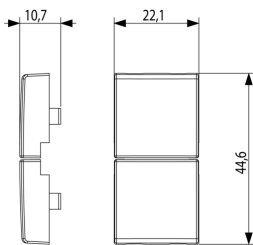

Minimum order quantity

1 NR

Video

- [Arké lives in your time](#)

Drawings

Space view

Backside view

3D View

Technical data

- **Class group:** Installation bus systems
- **Class:** Touch rocker for bus system
- **Bus system KNX:** Yes
- **Bus system KNX-RF (Radio Frequent):** No
- **Bus system radio frequent:** No
- **Bus system LON:** No
- **Bus system Powernet:** No
- **Other bus systems:** Other
- **Radio frequent bidirectional:** No
- **Material:** Plastic
- **Material quality:** Thermoplastic
- **Surface protection:** Untreated
- **Surface finishing:** Matt
- **Colour:** Grey
- **RAL-number (similar):** 7015
- **Transparent:** No

Packaging

8 007352 591707

Code 8007352591707
Quantity 1 NR
Dim. 4.44x2.3x0.67 [cm]
Weight 3.4 [g]

8 007352 591714

Code 8007352591714
Quantity 20 NR
Dim. 12.3x9.6x5.1 [cm]
Weight 102 [g]

Legal

Vimar reserves the right to change at any time and without notice the characteristics of the products reported. Installation should be carried out by qualified staff in compliance with the current regulations regarding the installation of electrical equipment in the country where the products are installed. For the terms of use of the information on the product info sheet see [Conditions of Use](#).