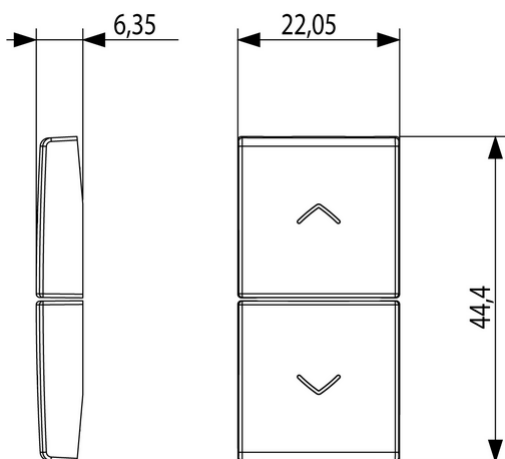

Product Status

3 - Active

Minimum order quantity

1 NR

Drawings

Space view

Backside view

3D View

Colour: Grey

RAL-number (similar): 7015

Transparent: No

Packaging

8007352591622

Qtà 1 NR

Dim 4.44x2.3x0.67
[cm]

Weight 3.3 [g]

8007352591639

Qtà 20 NR

Dim 12.3x9.6x5.1
[cm]

Weight 98.2 [g]

Legal

Vimar reserves the right to change at any time and without notice the characteristics of the products reported. Installation should be carried out by qualified staff in compliance with the current regulations regarding the installation of electrical equipment in the country where the products are installed. For the terms of use of the information on the product info sheet see [Conditions of Use](#).