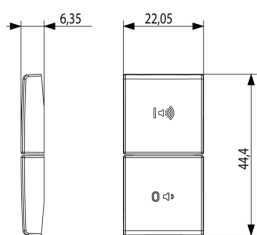

Drawings

Space view